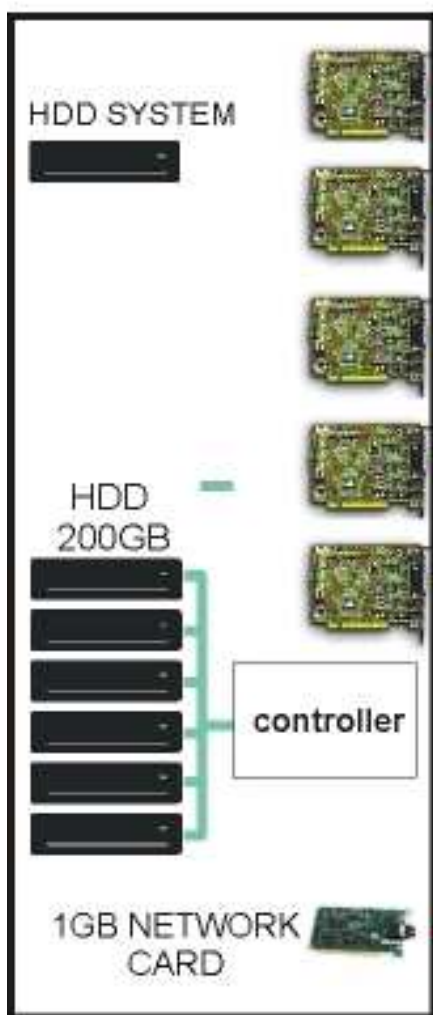

GENERAL DIAGRAM

LOGGER

ADAS
LOGGER
RECORDER

AUDIO

AUDIO

AUDIO

AUDIO

AUDIO

LAN SWITCH 1GB

WORKSTATION

ADASNET
LOGGER BROWSER

WORKSTATION

ADASNET
LOGGER BROWSER

WORKSTATION

ADASNET
LOGGER BROWSER

WORKSTATION