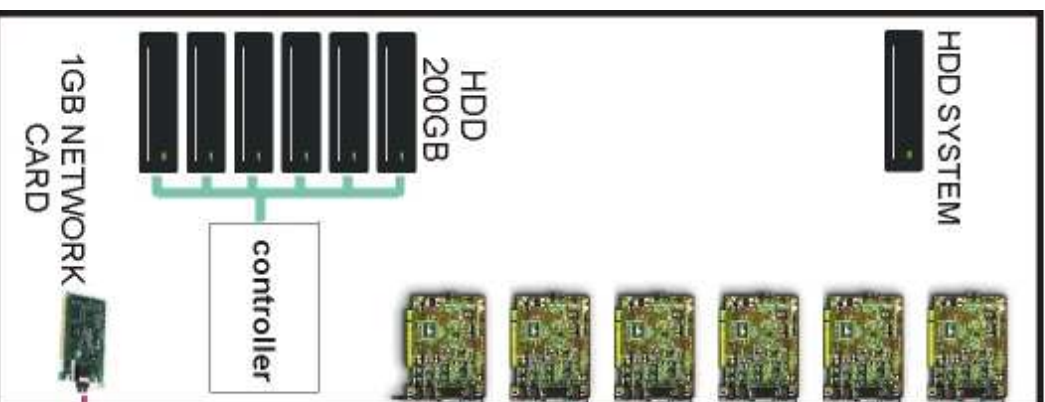

GENERAL DIAGRAM

**ADAS
DIGITEL
RECORDER**

LINEAS TELEFONICAS
1 2 3 4 5 6

ADI 482

AUDIO REC

AUDIO PLAY

AUDIO REC

AUDIO PLAY

AUDIO REC

AUDIO PLAY

LAN SWITCH 1GB

WORKSTATION

DIGITELBROWSER

WORKSTATION

DIGITELBROWSER

WORKSTATION